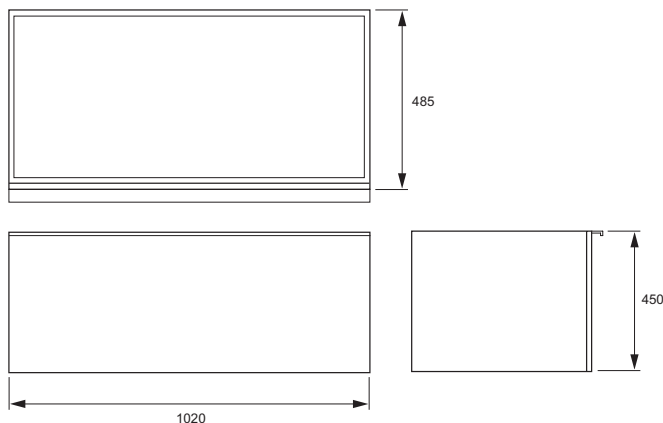

Dimensions (mm)

Furniture Care: Although designed for bathroom use, as with all products, this cabinet will deteriorate if subjected to excessive water spillage or condensation. It is highly recommended that the bathroom is well ventilated using a suitable extractor fan. Any water spills must be mopped dry after use. Cleaning materials containing abrasives and strong acids should not be used.

Product	4031W Reach base unit 1020 mm x 485 mm x 450 mm
Colours/finishes	White (-HU), Grey Anthracite (-442), Dark Oak (-NR)
Weight (kg)	24
Fixings	Fixings not included (It is the responsibility of the installer to use suitable fixings for the installation in hand)
Complementary items	18571W Reach 1050 mm vanity top, 1 tap hole, 1050 mm x 500 mm 4036W-NA Reach 1050 mm with halogen light 4033W Reach optional pair of feet - H350 mm
Design linked items	Reach sanitary ware
Guarantee	2 years

To order, please use the product code and add the colour/finish reference, e.g HU for white.

P5991/1

THE BOLD LOOK
OF **KOHLER**®

Kohler Co. Cromwell Road Cheltenham Gloucestershire GL52 5EP United Kingdom
Telephone +44 (0) 870 850 5551
Facsimile +44 (0) 844 472 3063
www.kohler.co.uk